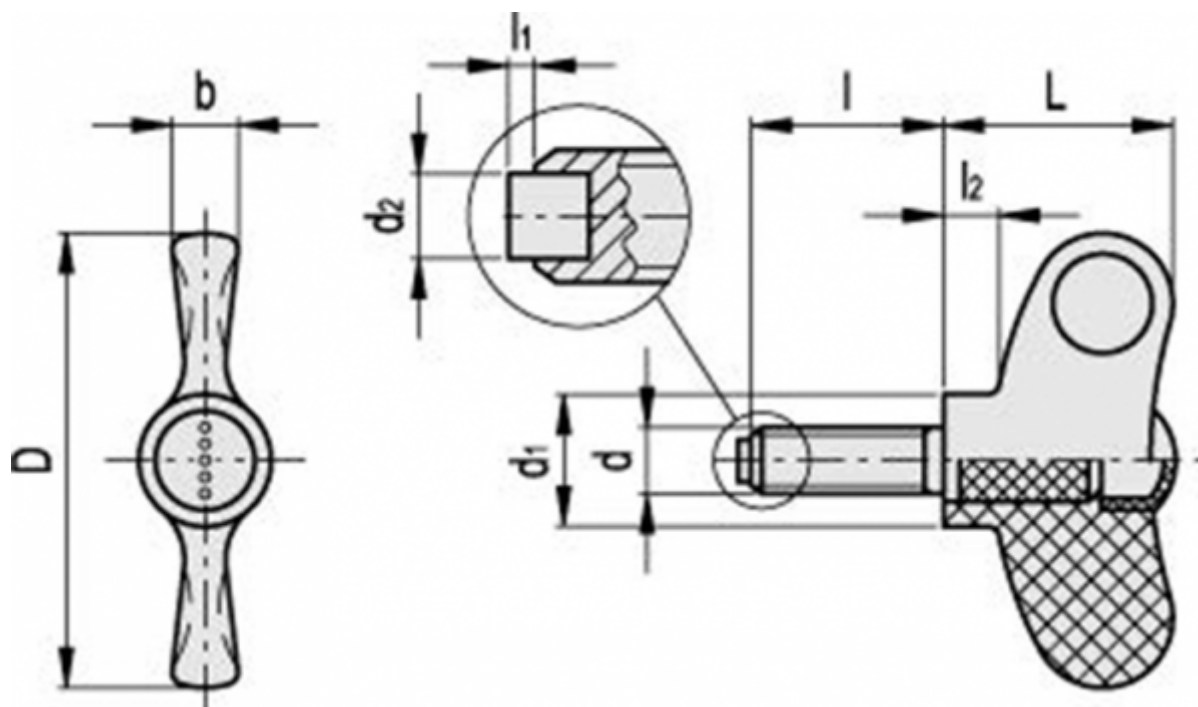

Article number: 23022246565

Description: Wing screw with bolt EWN.55-SST-p-M8x30-PO-C5

Measures

b = 8

D = 55

d = 8

d1 = 16

l = 30

l1 = 1.8

l2 = 6.5

L = 28

Weight in (g) = 26